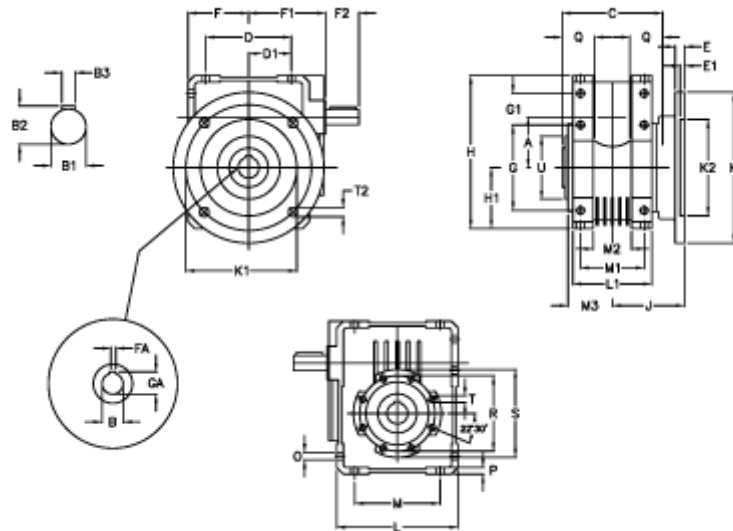

Article number: 3922075080500

Description: Worm gear with solid input shaft
W 75UFC1-80-HS unassembled

Measures

A = 75.00	Description = W75 UFC-xx-P71 B5	G1 = 46.5	L = 174	Q = 40
B = 30	E = 12	GA = 33.3	L1 = 104	R = 110
B1 = 19	E1 = 5	H = 220.5	M = 126	S = 125
B2 = 21.5	F = 87.0	H1 = 87.0	M1 = 82	T = M8x14
B3 = 6	F1 = 124.5	J = 85.0	M2 = 44	T2 = 12.5
C = 127	F2 = 40	K = 200	M3 = 58.5	U = 90
D = 109.5	FA = 8	K1 = 165	O = 10.5	
D1 = 46.5	G = 126	K2 = 130	P = 9	